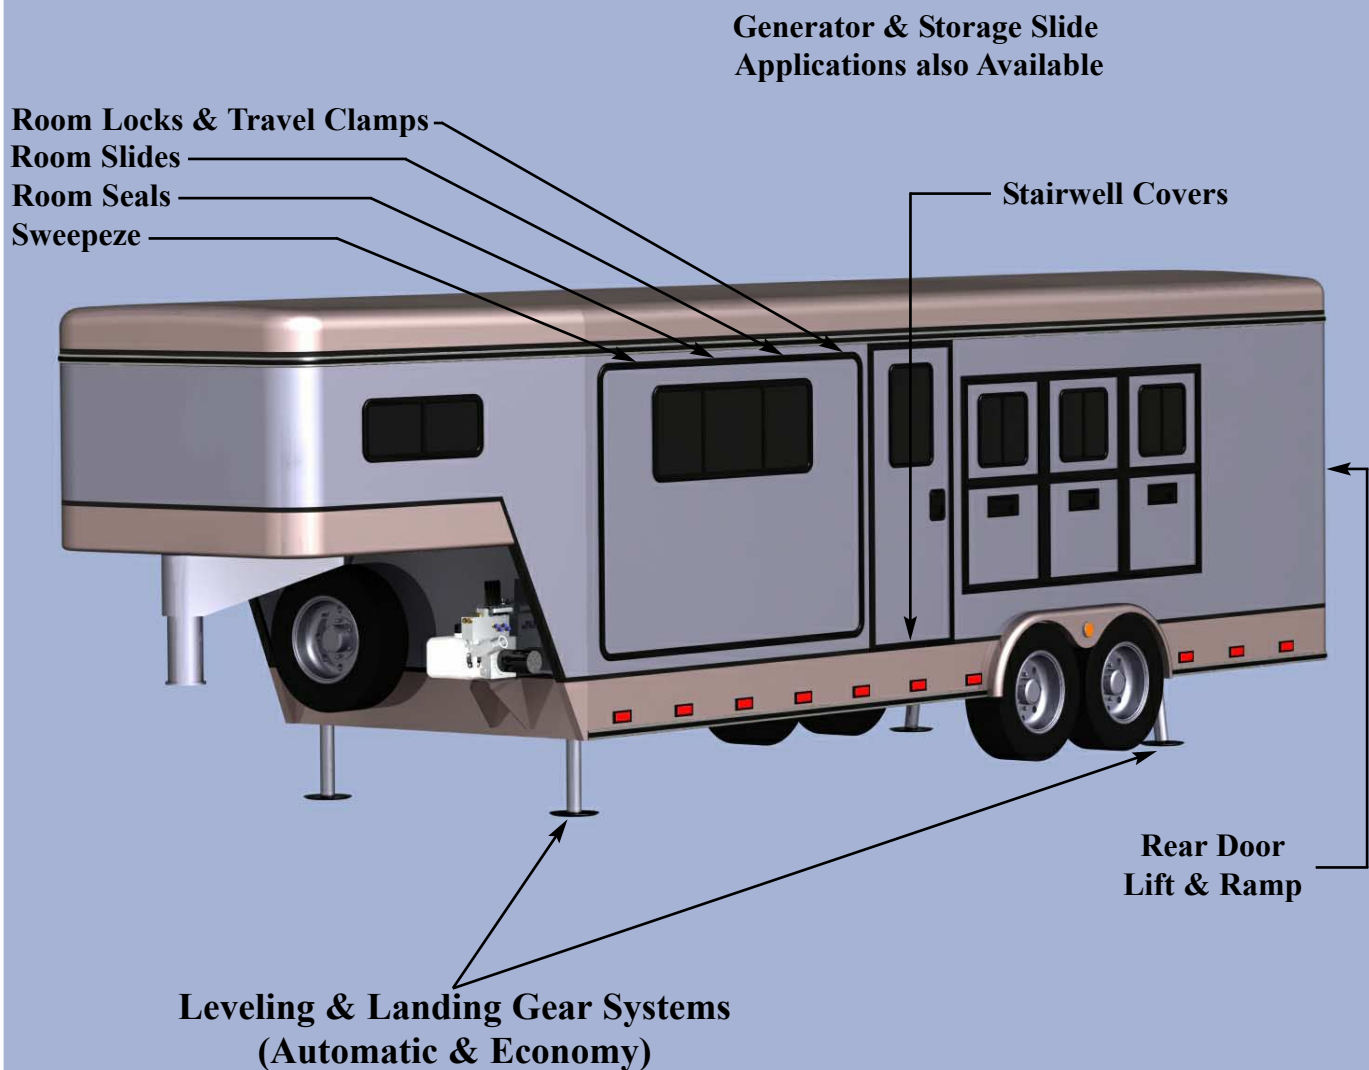

has a full line of hydraulic solutions for your Horse & Specialty Trailers

Leveling & Landing Gear Systems | Automatic | Manual
12 Volt Hydraulic | Hand Hydraulic Pump
Power-Up / Power-Down Jacks | Spring-Retracted Jacks

Operate multiple components with one pump, tank and valve unit.
(Saves weight, money and installation time.)

STRONG, RELIABLE, HYDRAULIC POWER

For more information, visit
www.HWH.com (click "Towable Systems")
or contact HWH® directly at
1-800-321-3494 (or) 1-563-724-3396.