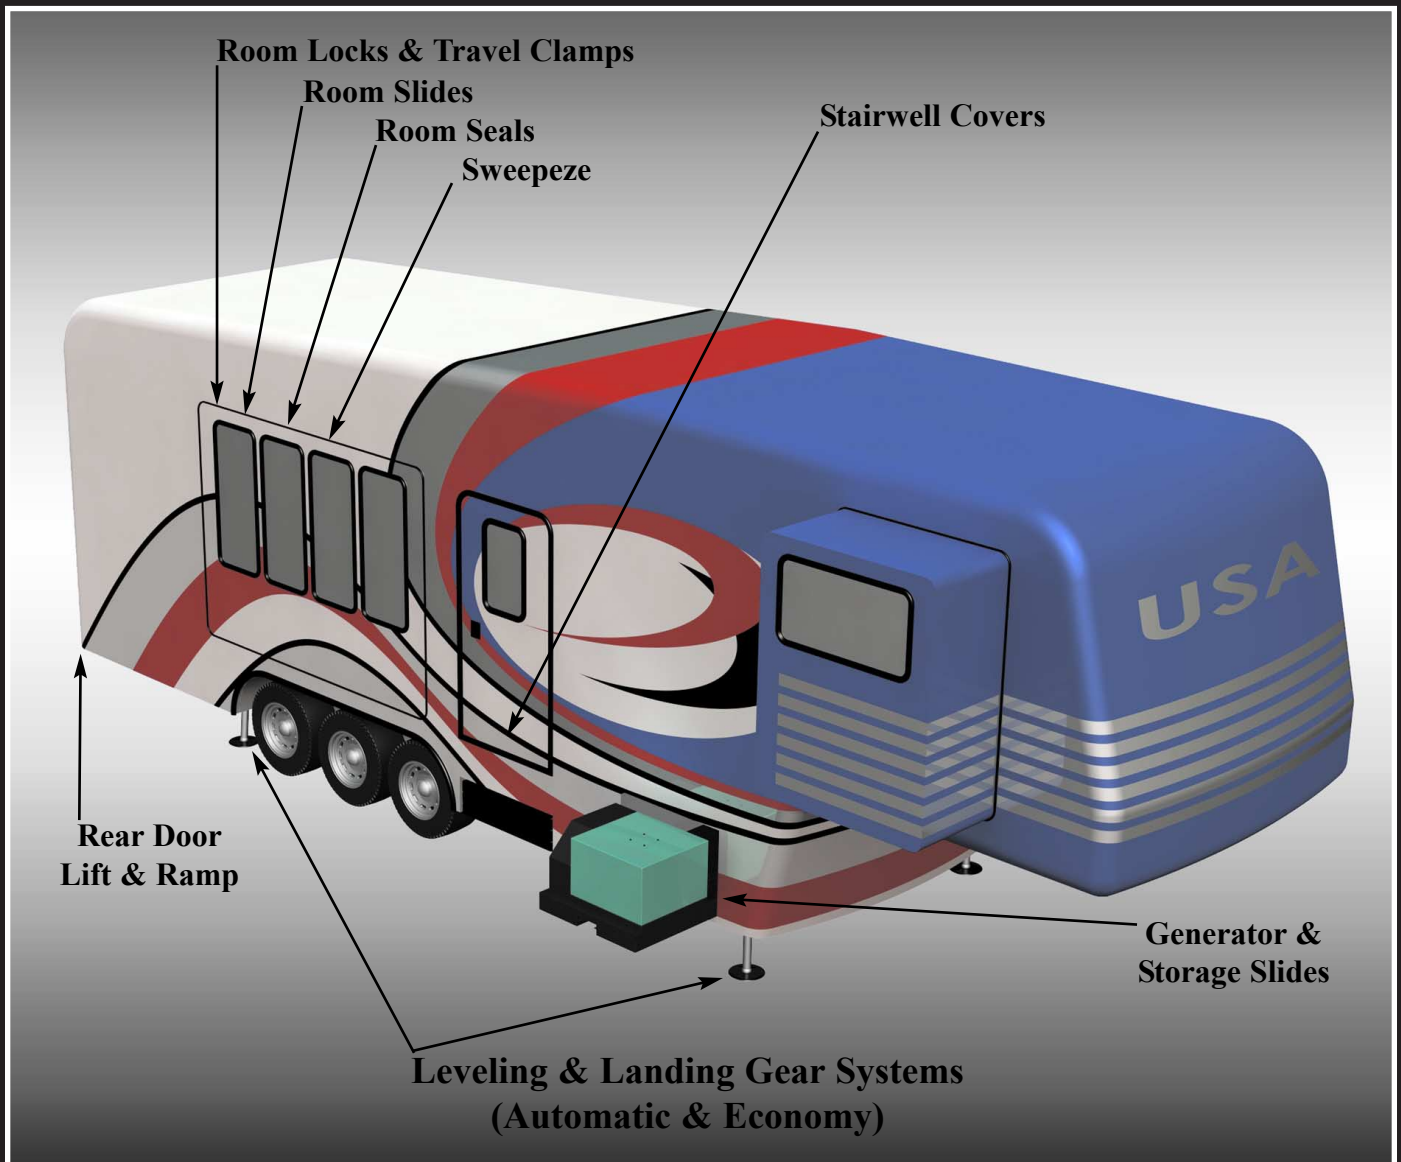

has a full line of hydraulic solutions for your Fifth Wheels and Trailers

Leveling & Landing Gear Systems | Automatic | Manual
12 Volt Hydraulic | Hand Hydraulic Pump
Power-Up / Power-Down Jacks | Spring-Retracted Jacks

Operate multiple components with one pump, tank and valve unit.
(Saves weight, money and installation time.)

STRONG, RELIABLE, HYDRAULIC POWER

For more information, visit
www.HWH.com (click "Towable Systems")
or contact HWH® directly at
1-800-321-3494 (or) 1-563-724-3396.