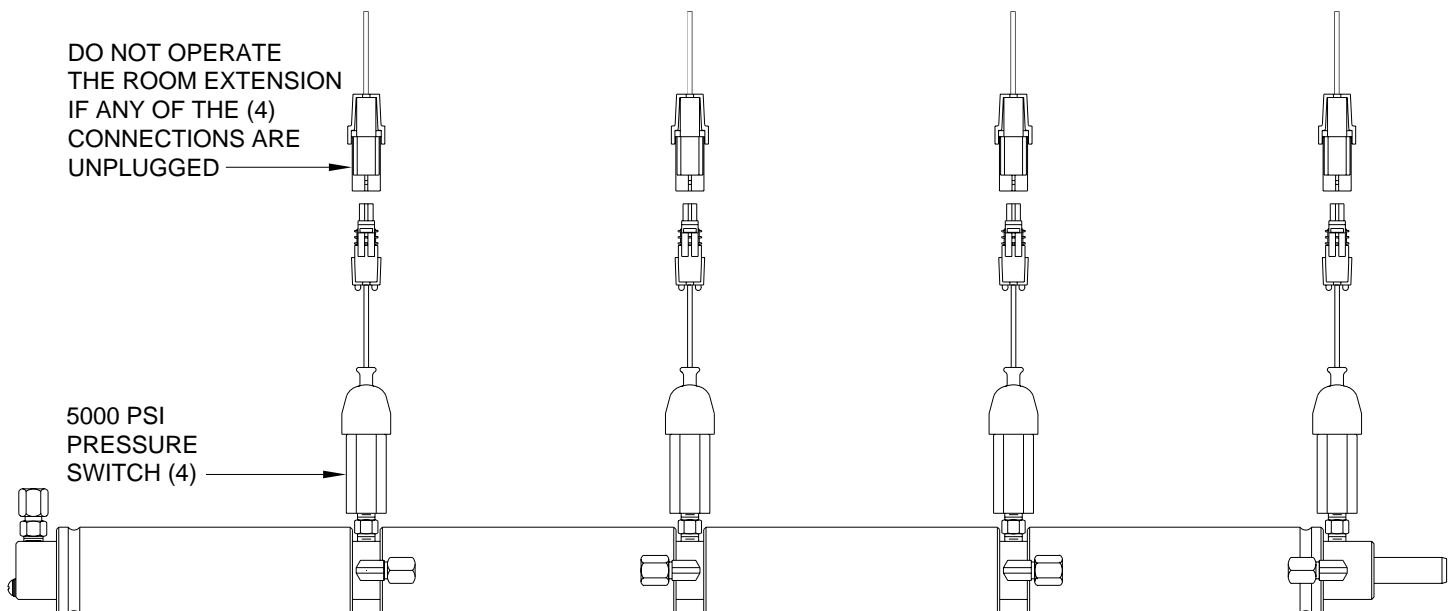

(On I-80, Exit 267 South) 2096 Moscow Road, Moscow, Iowa 52760

Phone: (800)321-3494 or (563)724-3396 Fax: (563)724-3408 Internet: www.hwhcorp.com

PRODUCT/SERVICE BULLETIN

ISSUE DATE: April 26, 2002

TO: All Room Extension Installers and Service Personnel.

FROM: HWH CORPORATION

RE: Synchronizing Cylinder Pressure Switches

ROOM OPERATION WITH SYNCHRONIZING CYLINDER PRESSURE SWITCHES UNPLUGGED

Four cylinder room extensions incorporate a synchronizing cylinder that has four 5000psi pressure switches. These pressure switches protect the synchronizing cylinder from excessive pressure in case of a room malfunction. If any pressure switch is tripped, the pump will shut off.

Under no circumstances should the room extension be operated if any of the pressure switches are unplugged. Operating a room extension with a synchronizing cylinder pressure switch unplugged can allow internal pressure to rise high enough to destroy the synchronizing cylinder and damage the room extension.

If a room extension will not run due to a tripped pressure switch, contact HWH Corporation Customer Service at 1-800-321-3494.

Please contact HWH CORPORATION at (800) 321-3494 for technical advice or assistance.

MI95.400K
26APR02