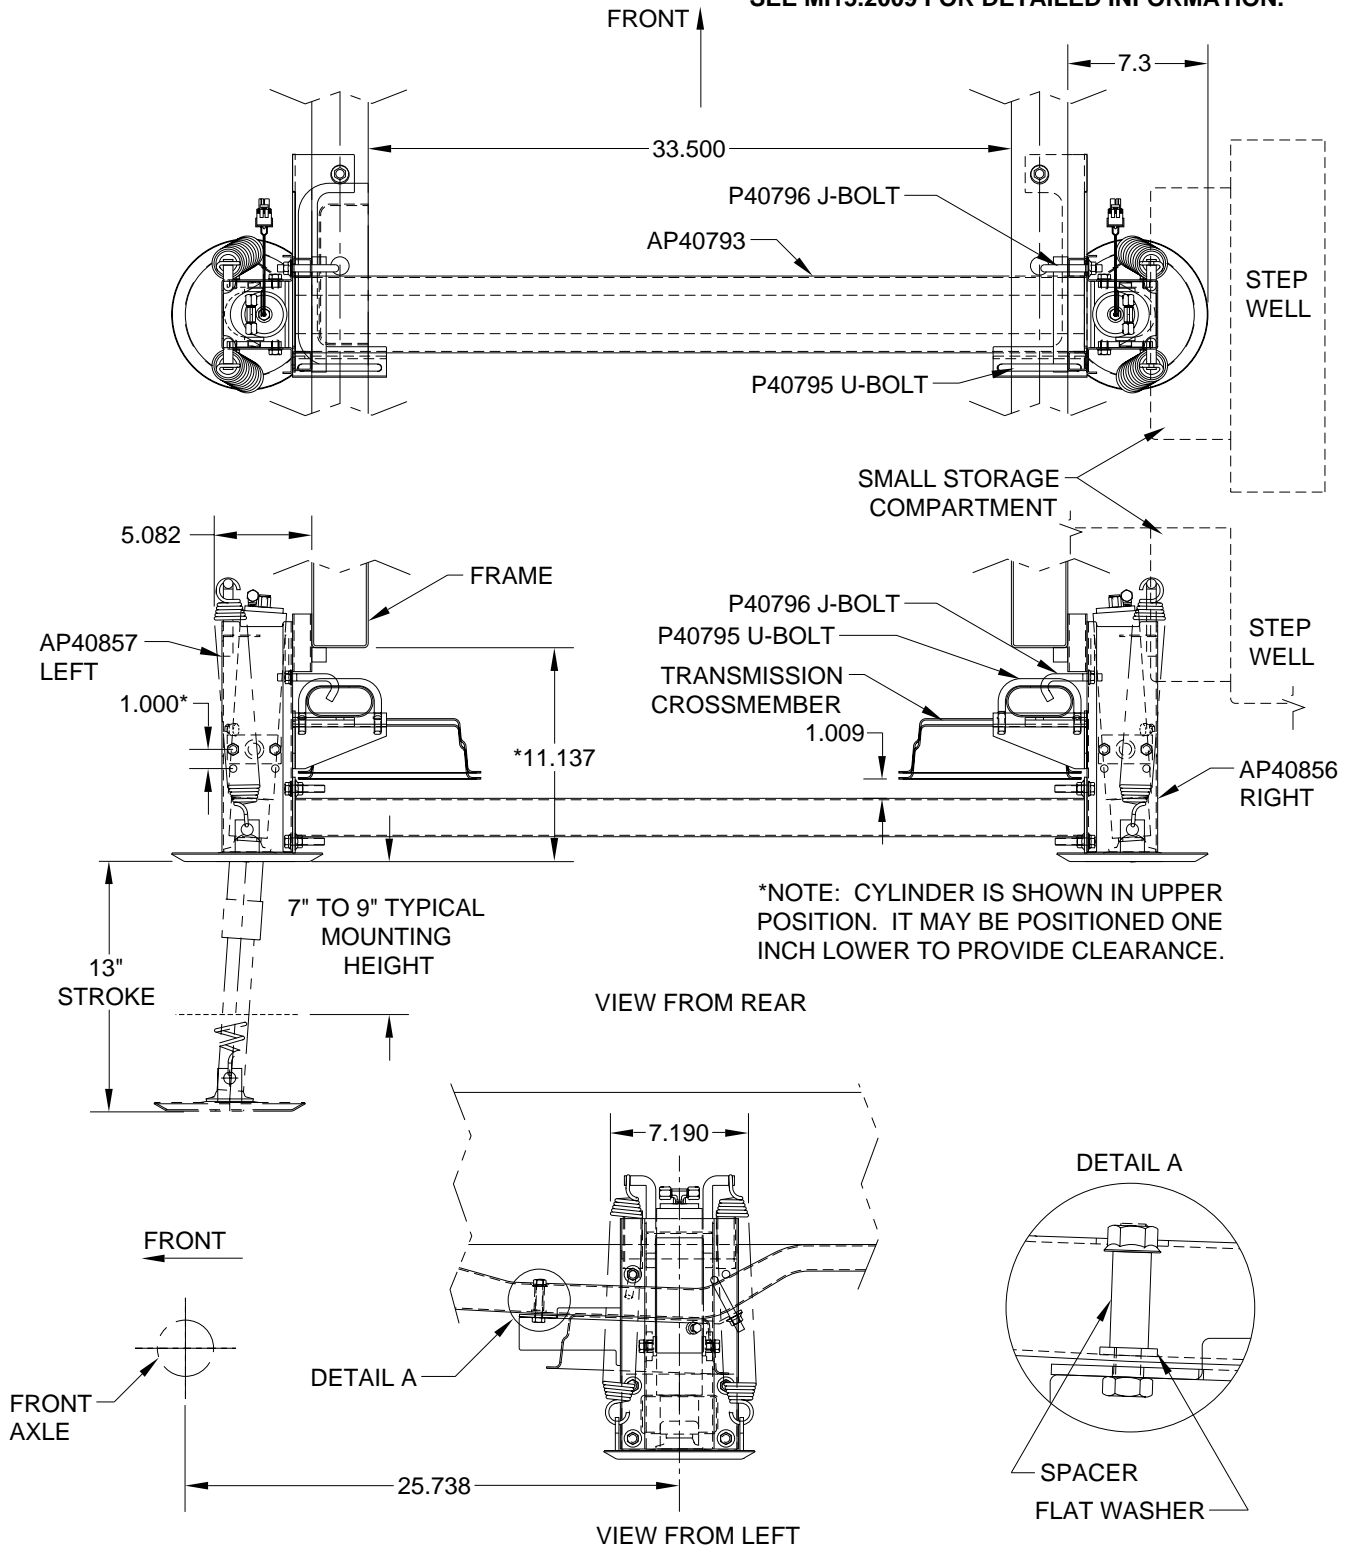

# 4000# Jack Kit: Straight-Acting Jacks

**Application:** For front of 2008 Dodge Sprinter 3500 Chassis with V6 engine.

**Mfr. #:** AP40816 4000# Jack Kit

**Includes:** 1 - AP40856 4000# x 13" Stroke Right Hand Jack      1 - AP40793 Crosstie  
 1 - AP40857 4000# x 13" Stroke Left Hand Jack                      1 - AP40799 Hardware Kit

**M.S.R.P.:** See Item Price Listing

**NOTE: IF COACH HAS A STORAGE COMPARTMENT IN THE STEP WELL, IT MUST BE REMOVED. SEE MI15.2009 FOR DETAILED INFORMATION.**

\*NOTE: CYLINDER IS SHOWN IN UPPER POSITION. IT MAY BE POSITIONED ONE INCH LOWER TO PROVIDE CLEARANCE.

NOTE: ALL DIMENSIONS ARE APPROXIMATE

**CAUTION:** Follow CAUTIONS in Operator's and Installation Manuals concerning working under vehicles.

MI25.1131  
01AUG07